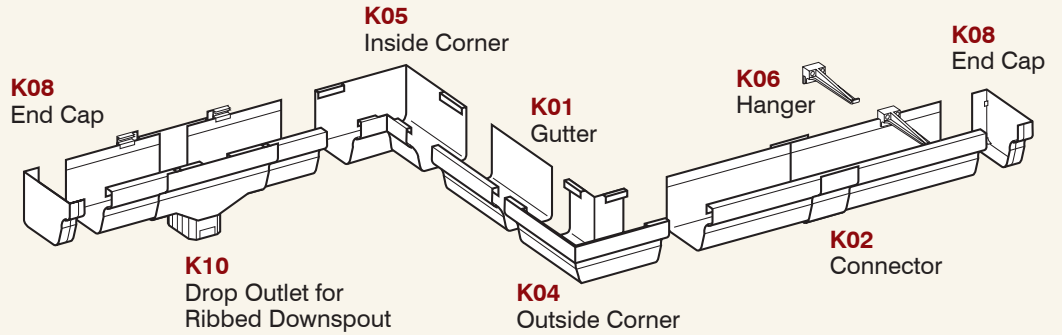

# GUTTER SYSTEMS

**K-Snap™** 

**Classic™**   
Half Round Vinyl Rainware

**U-Snap™** 