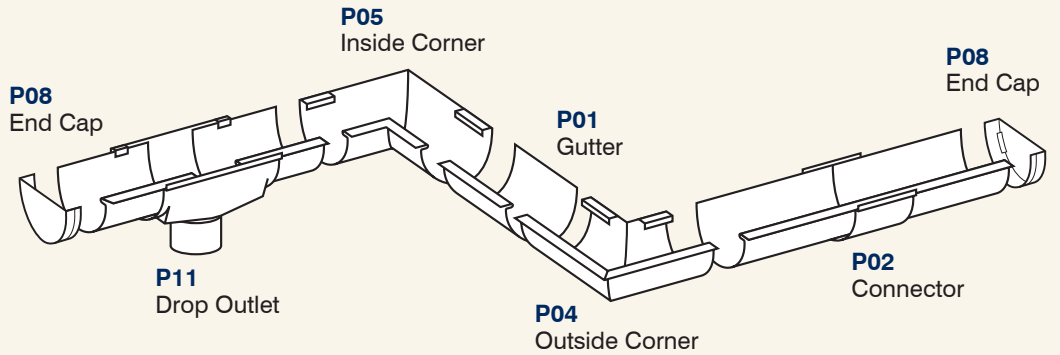

Classic™
Half Round Vinyl Rainware