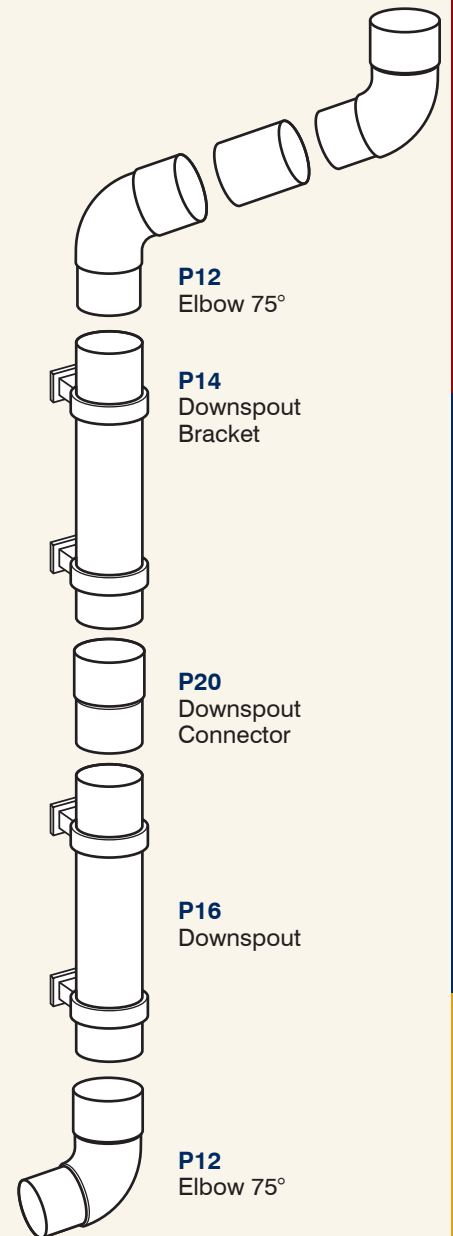

ROUND DOWNSPOUT

Available for:

- K-Snap Gutters
- U-Snap Gutters

Available for:

- Classic Gutters
- K-Snap Gutters

Available for:

- Classic Gutters
- K-Snap Gutters