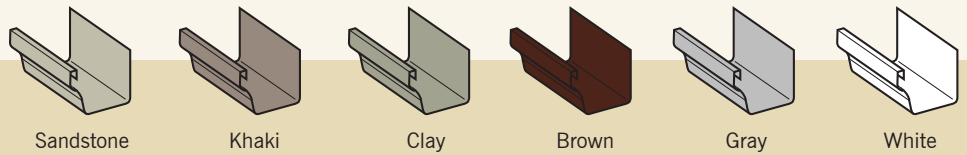

GUTTER SYSTEMS

K-Snap™