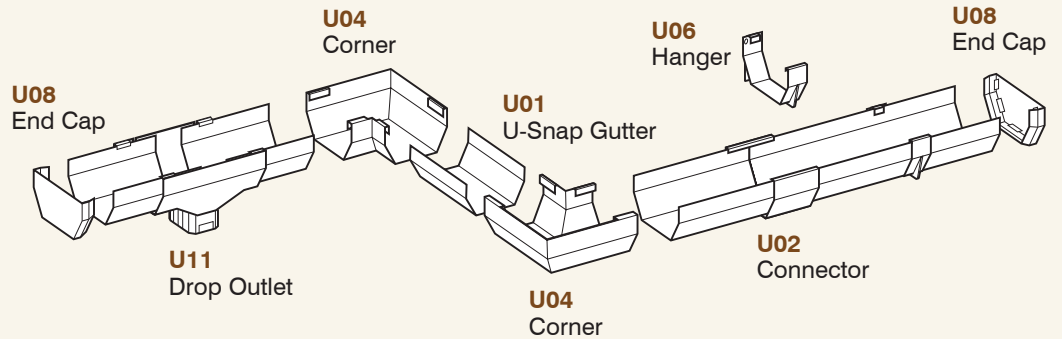

# GUTTER SYSTEMS

**K-Snap™** 

**Classic™**   
Half Round Vinyl Rainware

**U-Snap™** 